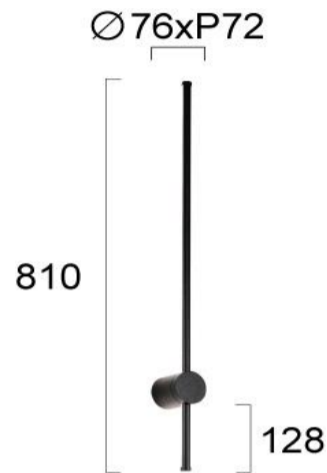

Product Datasheet

Code	4289100
Description	Wall Light New York
Family	NEW YORK
Type	WALL LIGHTS
Type of Lamp	LED module
Watt	14W
Volt	220-240 VAC
Hertz	50-60 Hz
Class	Class I
IP	IP65
Environment	Outdoor
Color	BLACK
Material	ALUMINIUM/ACRYLIC
Length	D:76
Height	H:810
Width	P:72
Kelvin	3000K
Lumen	1119 Lm
Beam Angle	Beam Angle 120* / CRI 94
Dimmable	Non-Dimmable